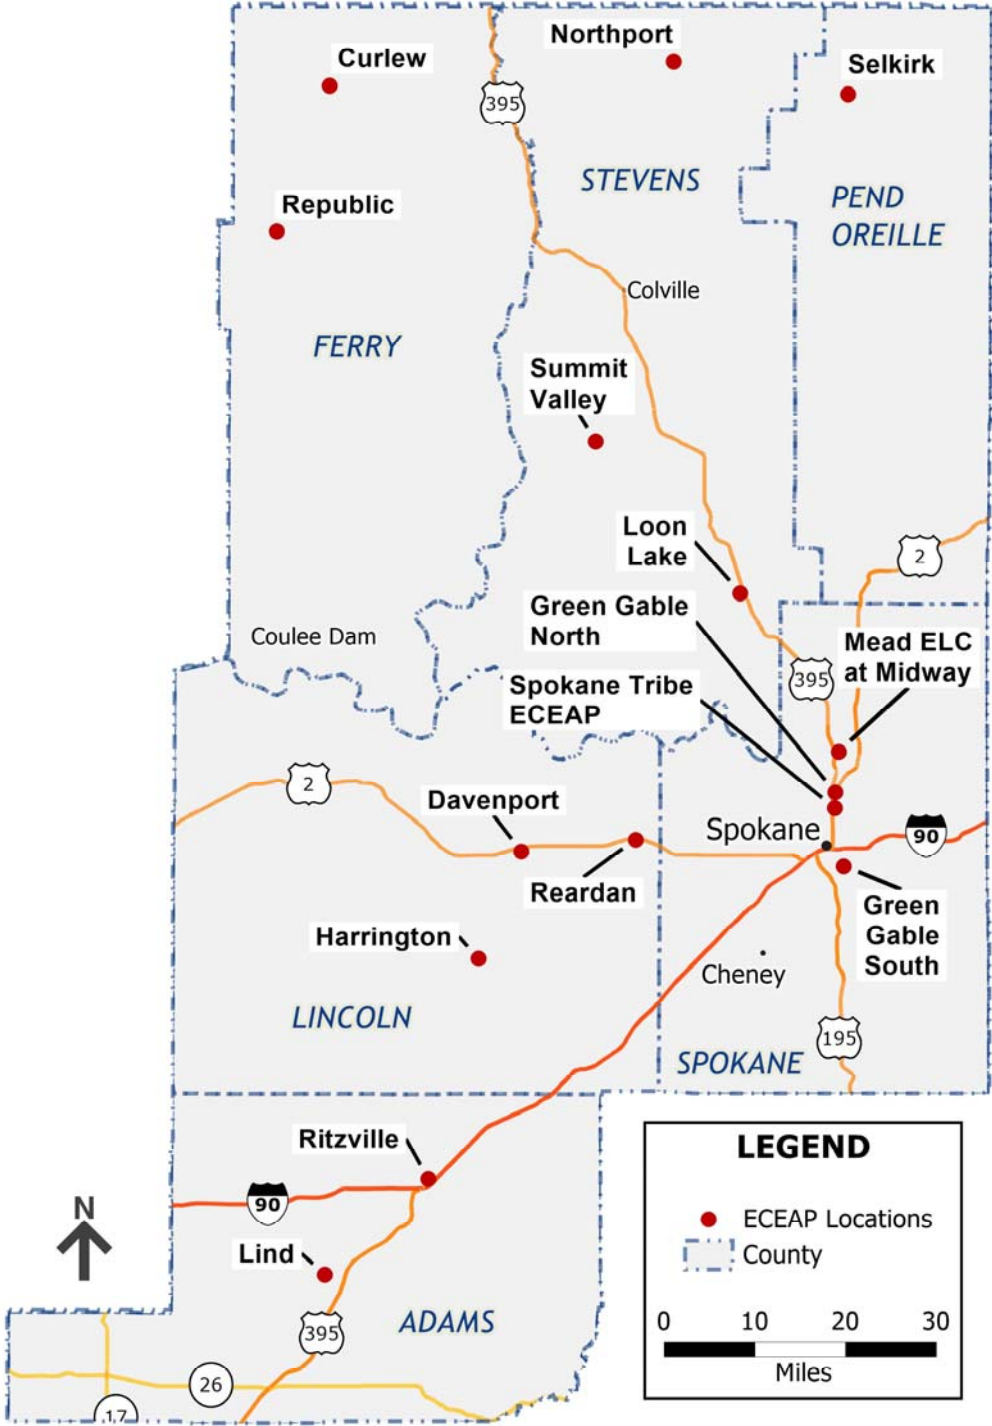

ECEAP Site Locations

ECEAP Site Locations:

- Curlew**
Part-Day AM or Full-Day
- Davenport**
Full-Day
- Green Gable Children's Learning Center North**
(Mead School District)
Extended-Day/Year or Part-Day AM or PM
- Green Gable Children's Learning Center South**
Full-Day
- Harrington**
Part-Day AM
- Lind**
Part-Day AM
- Loon Lake**
Full-Day
- Mead Early Learning Center at Midway Elementary**
(3 classrooms)
Part-Day AM or PM or Full-Day
- Northport**
Part-Day AM
- Reardan**
Full-Day
- Republic**
Part-Day AM or PM or Full-Day
- Ritzville**
Part-Day AM
- Selkirk**
(Metaline Falls, Metaline, Ione) Part-Day AM
- Spokane Tribe of Indians ECEAP** (in Spokane)
Full-Day
- Summit Valley (Addy)**
Part-Day AM